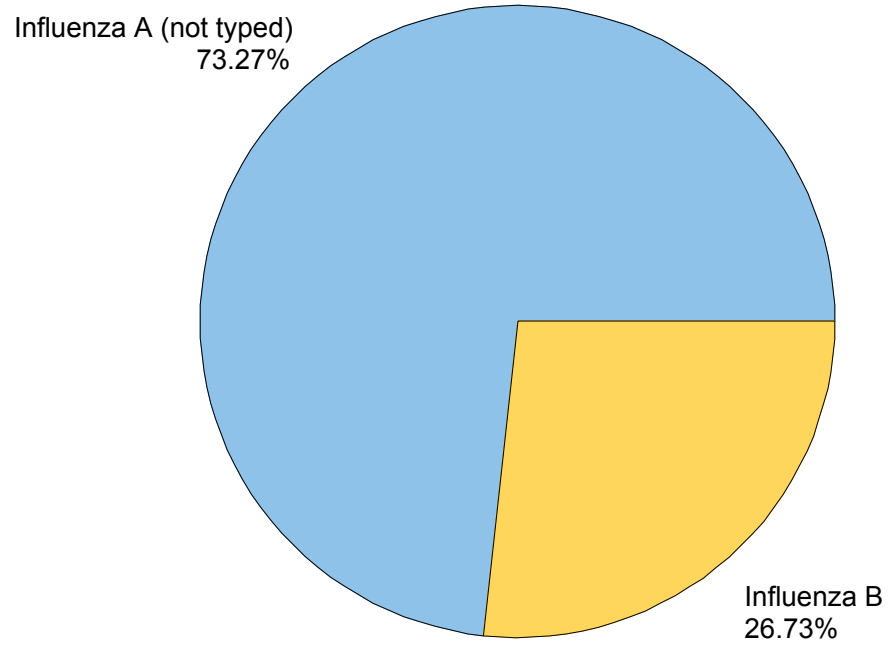

Influenza subtype distribution for 2005/2006 season

Toronto Invasive Bacterial Diseases Network, April 2013